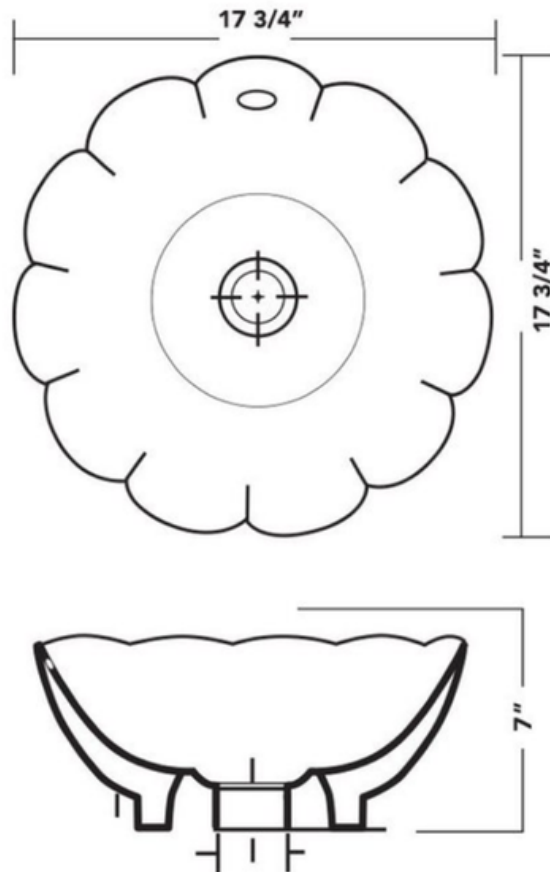

Shell Series
Porcelain Sink

Technical Information

All product dimensions are nominal

Exterior Measurements: 17 3/4" x 17 3/4" x 7"

Bowl Configuration: Single

Finish: Vitreous China

Installation Information

Install this product according to the installation instructions.